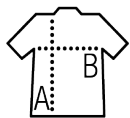

page 69

Quality

PIQUÉ 200
65% polyester - 35% Ringspun cotton
Rib 1x1 collar and cuffs
Reinforcing tape on neck
Easy care

Style

Short sleeves
3 tone on tone buttons
Shoulders with reinforced seams
Cut and sewn
Spare button on the inside seam

Available sizes

Sizes	S	M	L	XL	XXL	3XL	4XL	5XL
A/B	70/50	72/53	74/56	76/59	79/62	82/65	84/68	86/71

Available colours

Packaging

 Carton size : 53 x 37 x 23 cm

 Weight per carton : 0.00 kg

Related products

SOL'S PRIME WOMEN
00573