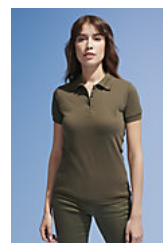

page 69

Quality

PIQUÉ 200
65% polyester - 35% Ringspun cotton
Rib 1x1 collar and cuffs
Reinforcing tape on neck
Easy care

Style

Short sleeves
3 tone on tone buttons
Shoulders with reinforced seams
Cut and sewn
Spare button on the inside seam

Available sizes

Sizes	S	M	L	XL	XXL	3XL	4XL	5XL
A/B	70/50	72/53	74/56	76/59	79/62	82/65	84/68	86/71

Available colours

Packaging

 Carton size : 53 x 37 x 23 cm

 Weight per carton : 0.00 kg

Related products

SOL'S PRIME WOMEN
00573