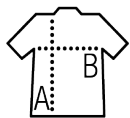

page 122

Quality

BRUSHED FLEECE 280
50% Ringspun cotton - 50% polyester
Brushed fleece lining
Elastane rib hem and cuffs

Style

Set in sleeves
2 kangaroo pockets
Lined and contrasted hood and drawstring
Hidden zipper
Fitted cut

Available sizes

Sizes	S	M	L	XL
A/B	63/45	65/48	67/51	69/54

Available colours

White

Royal blue

Black

French navy

Packaging